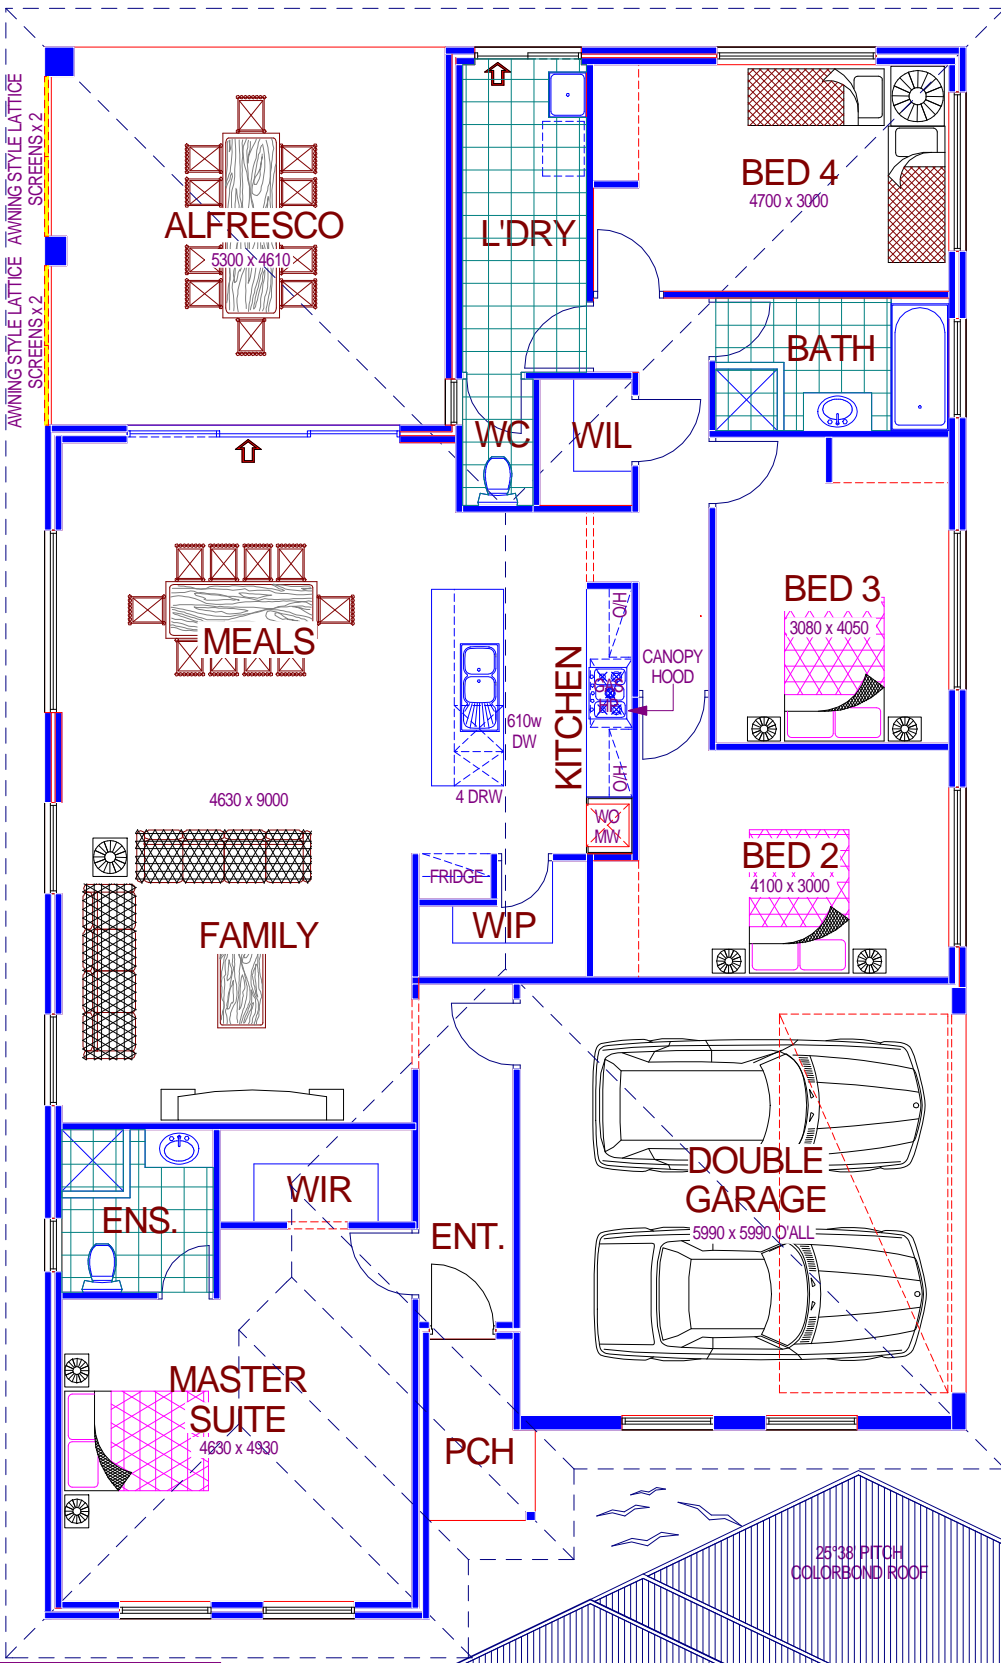

The Vacationer

Midcoast Homes
 171-171-171
 171-171-171
 171-171-171

GRH
 Designs
 0419 830 714
 Residential Design Services

\$309,775
 + Lot price

AREAS	
HOUSE	: 172.93m ²
GARAGE	: 34.92m ²
ALFRESCO	: 26.50m ²
VERANDAH	: 3.01m ²
TOTAL	: 237.36m²
PERIM	: 65.96m
ROOF AREA	: 272.39m ²

Front Elevation 1:100