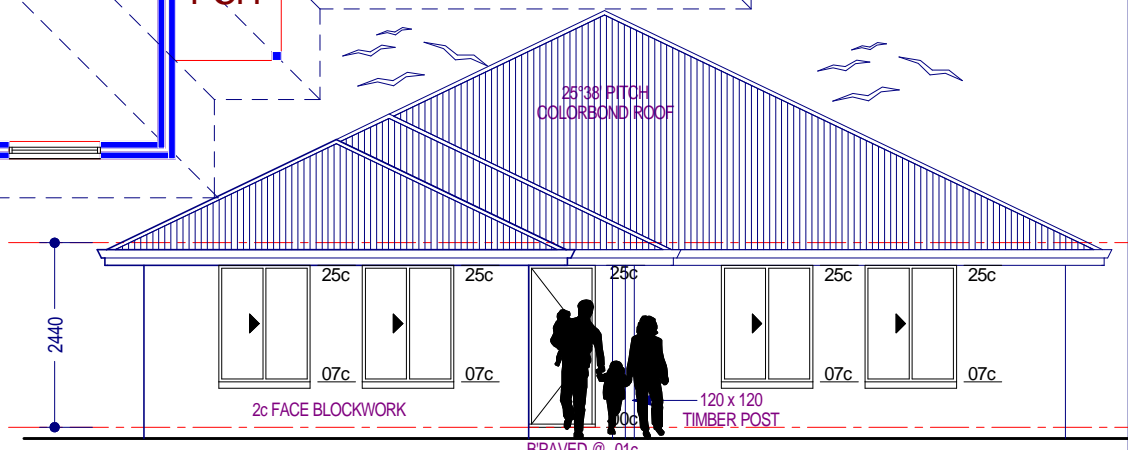

The Vacationer

Midcoast Homes
 171-171-171
 171-171-171
 171-171-171

GRH
 Designs
 0419 830 714
 Residential Design Services

\$309,775
 + Lot price

AREAS	
HOUSE	: 172.93m ²
GARAGE	: 34.92m ²
ALFRESCO	: 26.50m ²
VERANDAH	: 3.01m ²
TOTAL	: 237.36m²
PERIM	: 65.96m
ROOF AREA	: 272.39m ²

Front Elevation 1:100